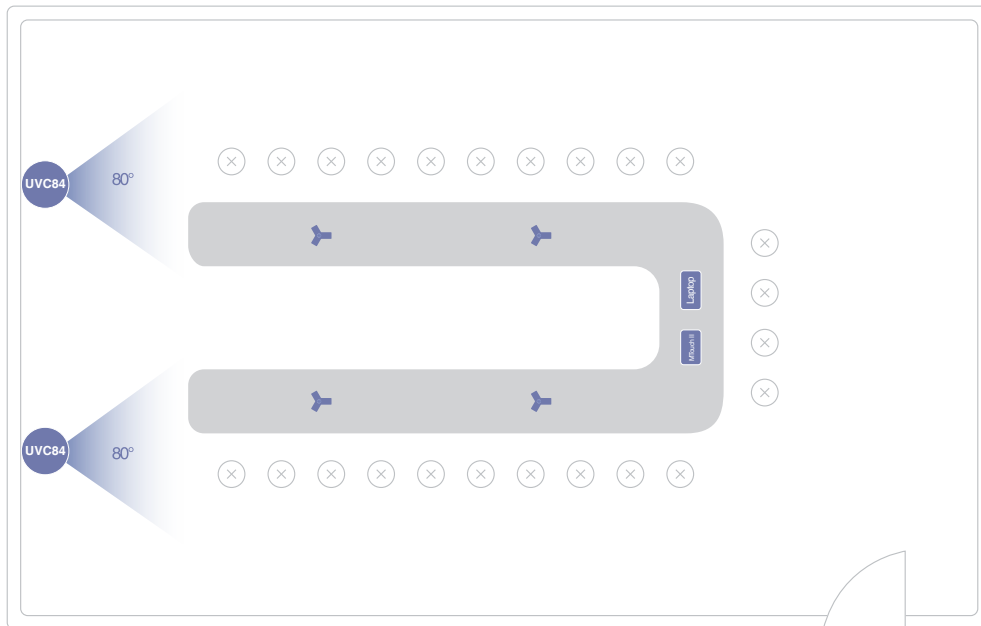

MCore Mini-PC

- 8th-gen Intel® QUAD-CORE i5
- Memory: 8GB (2 x 4GB)
- Storage: 128GB SSD
- 2 x HDMI video output with CEC supported
- Bluetooth and Wi-Fi
- 1 x Yealink VCH port (RJ45), connect to MTouch II
- 4 x USB3.0 Type-A
- 1 x 10/100/1000M Ethernet port
- 1 x Power port
- 1 x Security lock slot
- Integrated cable management

MTouch II touch panel

- 8-inch IPS screen
- 1280 x 800 resolution
- 10-point capacitive touch screen
- 3.5mm headset jack
- Human Motion Sensor
- Angle adjustable bracket (28° ~ 50°)
- 1080P/30FPS FHD for sharing
- Support wired and wireless content sharing
- Built-in Wi-Fi AP for Yealink wireless presentation device
- HDMI/USB-C video input

Camera-Hub

- Support up to 9 cameras
- Support camera layout
- 1 x RCA-in
- 1 x RCA-out
- 1 x Yealink Microphone port (RJ-45)
- 3 x USB 2.0 Type-A
- 1 x Power port
- 1 x Security lock slot
- 1 x Reset slot
- 1 x Ethernet port for camera connection

UVC84 USB PTZ Camera

- 4K camera
- 60 frame rate
- 12x optical
- Field of view (diagonal): 80°
- Auto-framing
- Camera presets
- Pan range: 200°
- Tilt range: 130°
- 1 x Line-out (3.5mm)
- 1 x Yealink Microphone port (RJ-45)
- 1 x USB 2.0 Type-B
- 1 x Power port
- 1 x Security lock slot
- 1 x Reset slot

Package Features

- N.W/CTN: 12.1Kg
- G.W/CTN: 13.8Kg
- Carton Meas: 935mm x 413mm x 312mm

Scene Graph in a Conference Room