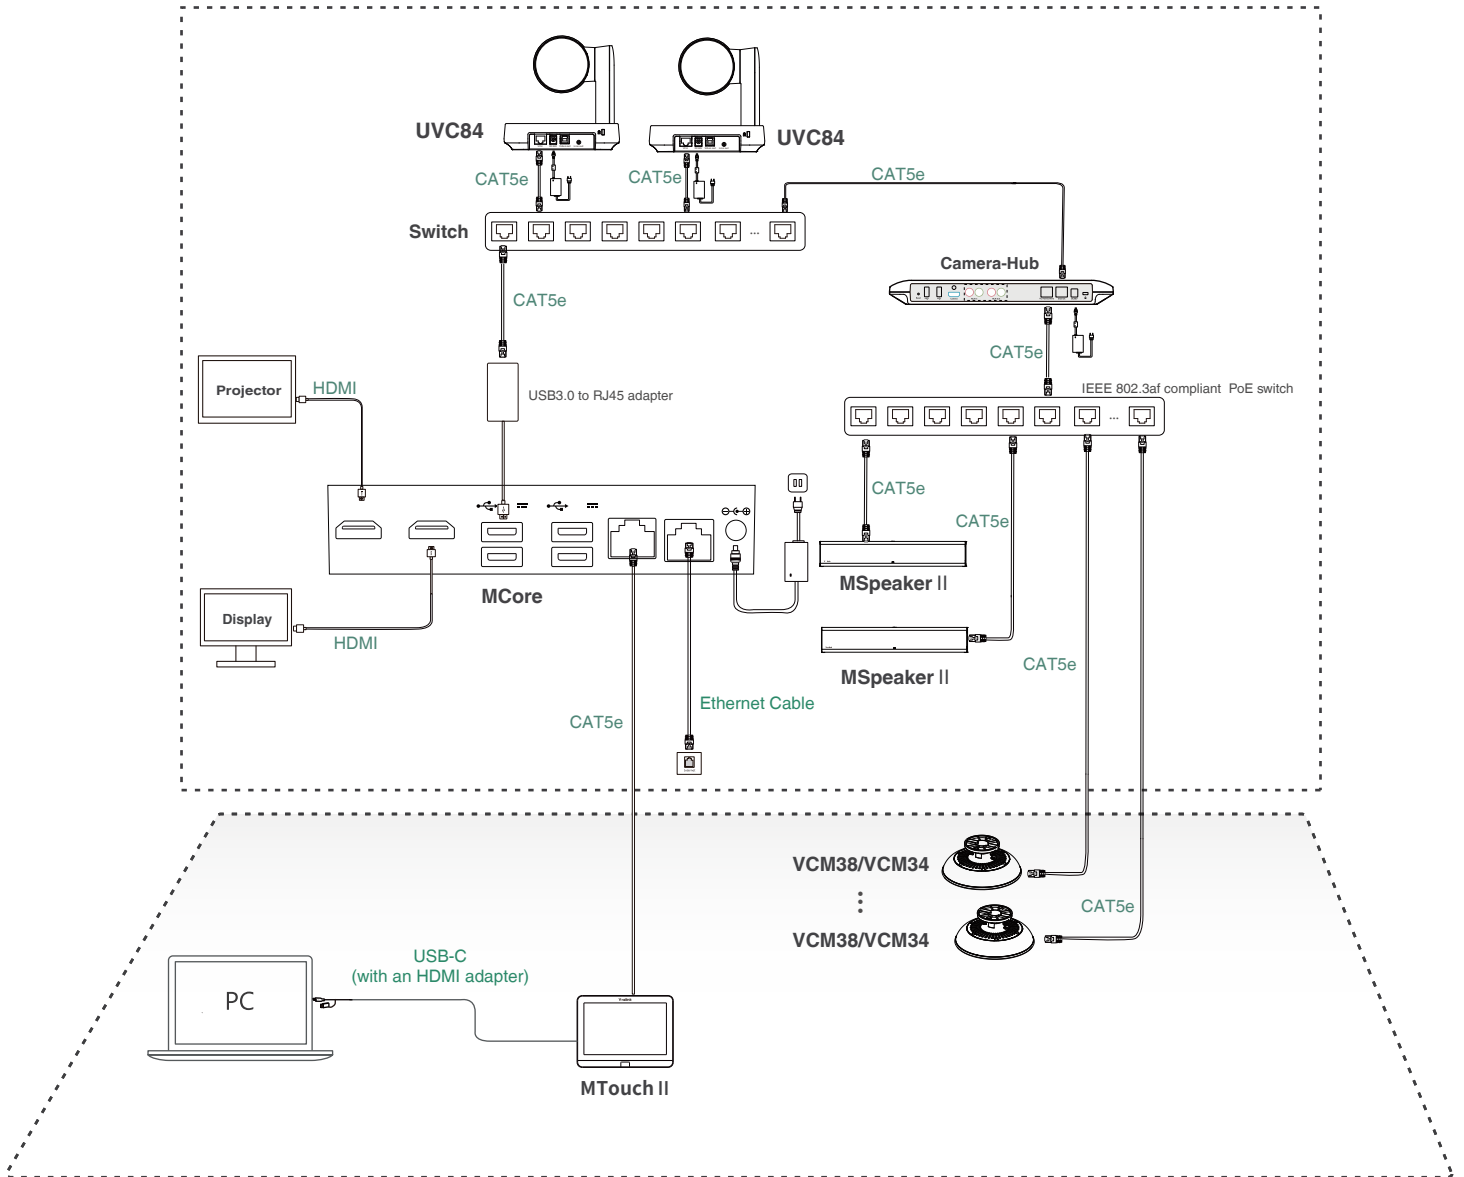

Connection

- 💡 Do not connect the switch to the Internet, otherwise it will cause network abnormalities.
- 💡 The switch and ethernet cables should be purchased separately.
- 💡 When starting up the system for the first time, you need to connect a mouse to complete the initial configuration.
  We recommend using the wireless mouse and keyboard kit.
- 💡 For more information about the installation and deployment of accessories (for example, the installation of MCore package or the camera-hub), refer to the Quick Start Guide of corresponding accessory.